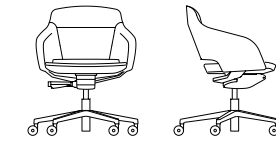

TYPE: Line chairs

Captain Line
/Line Soft Collection

Overview

Sinetica

Line high back

W 69 - D 66
H 122÷132 / seat H 42÷52

Line Soft high back

W 69 - D 66
H 122÷132 / seat H 42÷52

-  elevabile / height adjustable
-  girevole / swivel
-  sincro / synchro

Line medium back

W 69 - D 66
H 94÷104 / seat H 42÷52

Line Soft medium back

W 69 - D 66
H 94÷104 / seat H 42÷52

-  elevabile / height adjustable
-  girevole / swivel
-  sincro / synchro

Line low back

W 63 - D 63
H 75÷85 / seat H 42÷52

Line Soft low back

W 63 - D 63
H 75÷85 / seat H 42÷52

-  elevabile / height adjustable
-  girevole / swivel

Line low back

W 63 - D 63
H 77 / seat H 46

Line Soft low back